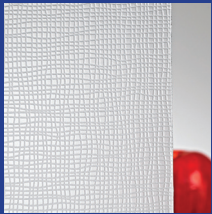

GLASS OPTIONS
3/8" (10mm)

Magma

Karma

Karma Opaque

Filla

Cobra

Acid Etch

NEW

TWO FINISHES
AVAILABLE:

Brushed

Chrome

Stainless Steel Railing
78" long

HANDLE:

2 1/4" round

AVAILABLE SIZES :
(glass size)

WIDTH
33" , 35" or 37"
(838, 889 or 940mm)