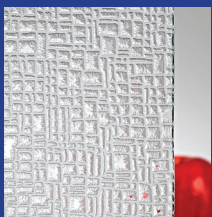

GLASS OPTIONS
3/8" (10mm)

Magma

Karma

Karma Opaque

Filla

Cobra

Acid Etch

NEW

TWO FINISHES
AVAILABLE:

Brushed

Chrome

Stainless Steel Railing
78" long

HANDLE:

2 1/4" round

AVAILABLE SIZES :
(glass size)

WIDTH
33" , 35" or 37"
(838, 889 or 940mm)