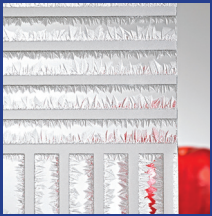

GLASS OPTIONS
3/8" (10mm)

Magma

Karma

Karma Opaque

Filla

Cobra

Acid Etch

NEW

TWO FINISHES
AVAILABLE:

Brushed

Chrome

Stainless Steel Railing
78" long

HANDLE:

2 1/4" round

AVAILABLE SIZES :
(glass size)

WIDTH
33" , 35" or 37"
(838, 889 or 940mm)

HEIGHT
84" , 88" or 95"
(2134, 2235 or 2413mm)