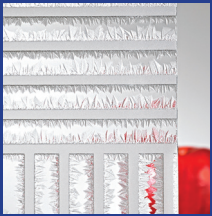

GLASS OPTIONS
3/8" (10mm)

Magma

Karma

Karma Opaque

Filla

Cobra

Acid Etch

NEW

TWO FINISHES
AVAILABLE:

Brushed

Chrome

Stainless Steel Railing
78" long

HANDLE:

2 1/4" round

AVAILABLE SIZES :
(glass size)

WIDTH
33" , 35" or 37"
(838, 889 or 940mm)